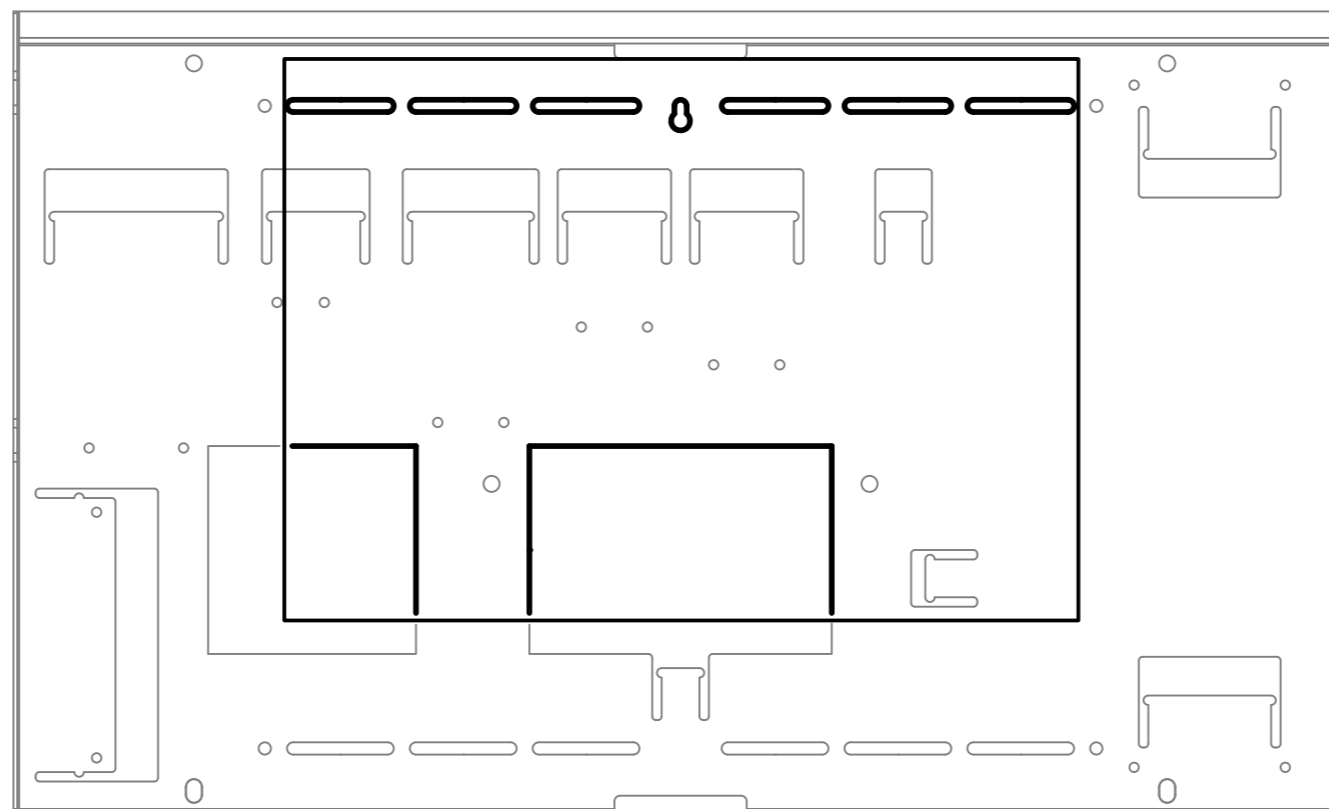

ALL DIMENSIONS SHOWN IN MILLIMETRES

GT Mini wall mount bracket template

1 February 2017

1:2 SCALE AT A3

GT Mini wall mount bracket template  
1 February 2017